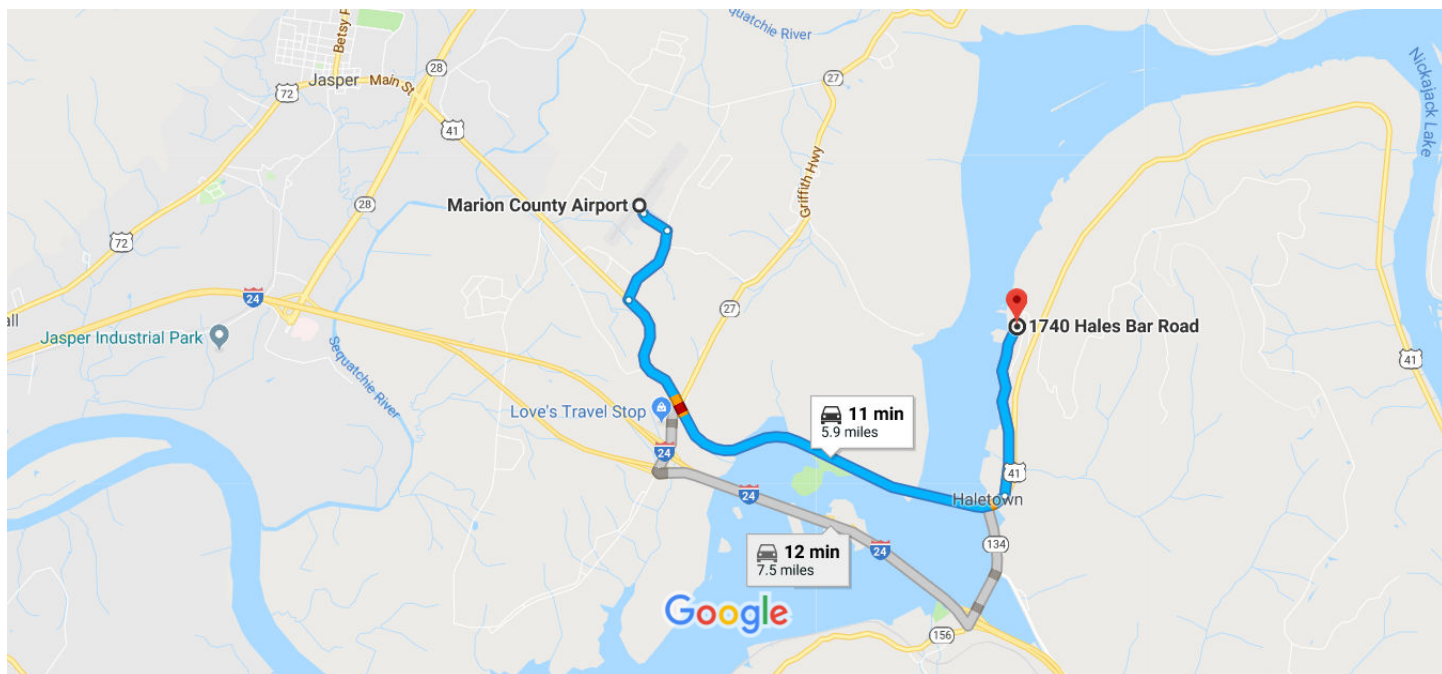

Marion County Airport to 1740 Hales Bar Rd, Guild, TN 37340 Drive 5.9 miles, 11 min

Map data ©2018 Google 1 mi

### Marion County Airport

300 Airport Rd, Jasper, TN 37347

- ↑ 1. Head southeast on Airport Rd toward Hancock Rd 0.2 mi

---

- ➔ 2. Turn right onto Hancock Rd 0.6 mi

---

- 3. Turn left onto US-41 S/US-64 E/US-72 E 3.8 mi

---

- 4. Turn left onto Hales Bar Rd 1.3 mi

### 1740 Hales Bar Rd

Guild, TN 37340

These directions are for planning purposes only. You may find that construction projects, traffic, weather, or other events may cause conditions to differ from the map results, and you should plan your route accordingly. You must obey all signs or notices regarding your route.